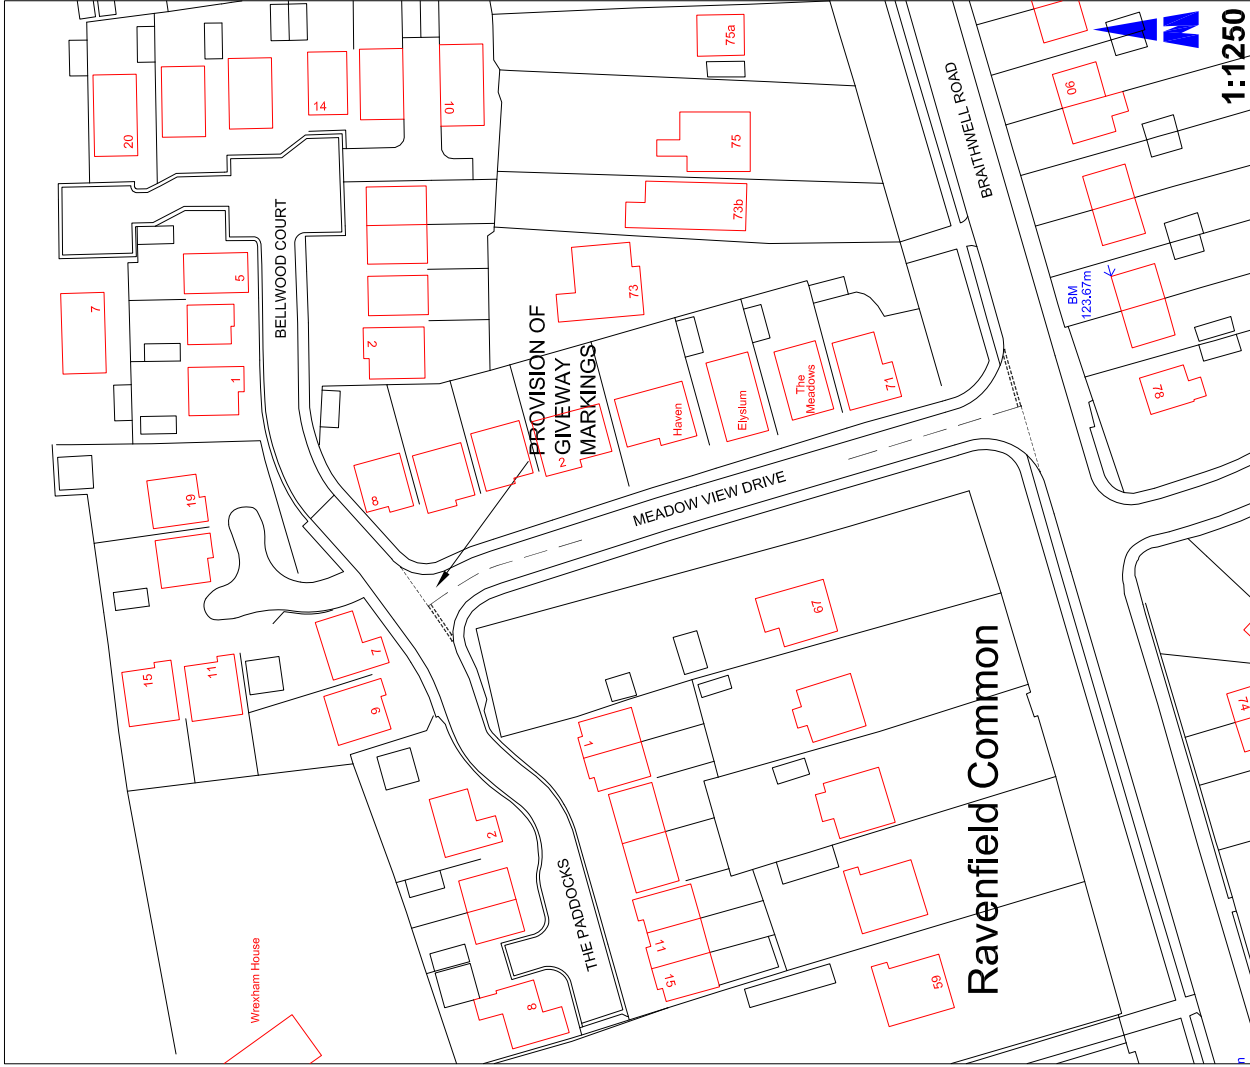

PROVISION OF A NEW GIVEWAY MARKING AT NORTHERN END OF MEADOW VIEW DRIVE, RAVENFIELD COMMON

Title NEW PROVISION OF GIVEWAY MARKING ON MEADOW VIEW DRIVE, RAVENFIELD COMMON	
Dwg. No. 128/19/TT263	Scales (if A4) AS SHOWN
Drawn RB	Date AUG 09
Chd. by TFS	